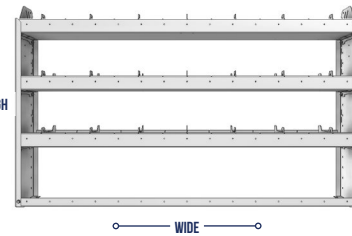

PART NUMBER	DEEP (IN.)	WIDE (IN.)	HIGH (IN.)	STD SHELVES	STD DIVIDERS	WEIGHT (LBS.)	OPTIONS				
							1 DOOR	BACK PANEL	1 STD SHELF	6 STD DIVIDERS	1 STD SHELF LINER
20-5172-5	11.5	56	72	5	30	86	DO-156	SQS-572	SSH-51	DV-601	SSL-51
20-5172-6	11.5	56	72	6	36	97	DO-156	SQS-572	SSH-51	DV-601	SSL-51
20-5372-5	13.5	56	72	5	30	96	DO-156	SQS-572	SSH-53	DV-603	SSL-53
20-5372-6	13.5	56	72	6	36	109	DO-156	SQS-572	SSH-53	DV-603	SSL-53
20-5572-5	15.5	56	72	5	30	106	DO-156	SQS-572	SSH-55	DV-605	SSL-55
20-5572-6	15.5	56	72	6	36	120	DO-156	SQS-572	SSH-55	DV-605	SSL-55
20-5872-5	18.5	56	72	5	30	121	DO-156	SQS-572	SSH-58	DV-608	SSL-58
20-5872-6	18.5	56	72	6	36	137	DO-156	SQS-572	SSH-58	DV-608	SSL-58