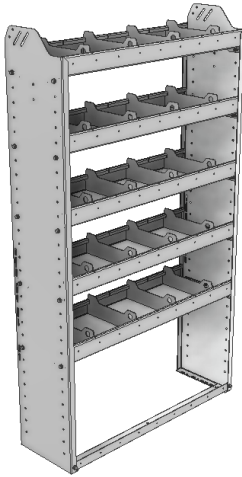

SHELVING UNITS

SQUARE BACK SHELVING UNITS