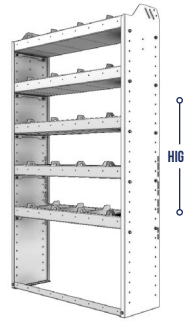

SHELVING UNITS

SQUARE BACK SHELVING UNITS