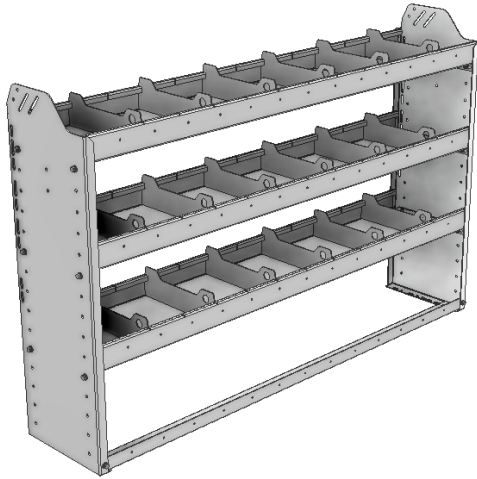

SHELVING UNITS

SQUARE BACK SHELVING UNITS