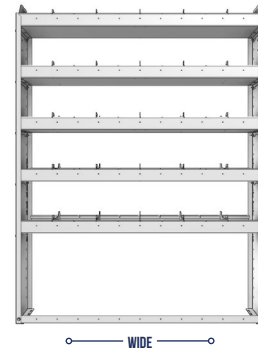

PART NUMBER	DEEP (IN.)	WIDE (IN.)	HIGH (IN.)	STD SHELVES	STD DIVIDERS	WEIGHT (LBS.)	OPTIONS				
							1 DOOR	BACK PANEL	1 STD SHELF	6 STD DIVIDERS	1 STD SHELF LINER
20-4158-3	11.5	48	58	3	15	54	DO-148	SQS-458	SSH-41	DV-601	SSL-41
20-4158-4	11.5	48	58	4	20	65	DO-148	SQS-458	SSH-41	DV-601	SSL-41
20-4358-3	13.5	48	58	3	15	60	DO-148	SQS-458	SSH-43	DV-603	SSL-43
20-4358-4	13.5	48	58	4	20	72	DO-148	SQS-458	SSH-43	DV-603	SSL-43
20-4558-3	15.5	48	58	3	15	66	DO-148	SQS-458	SSH-45	DV-605	SSL-45
20-4558-4	15.5	48	58	4	20	79	DO-148	SQS-458	SSH-45	DV-605	SSL-45
20-4858-3	18.5	48	58	3	15	75	DO-148	SQS-458	SSH-48	DV-608	SSL-48
20-4858-4	18.5	48	58	4	20	90	DO-148	SQS-458	SSH-48	DV-608	SSL-48