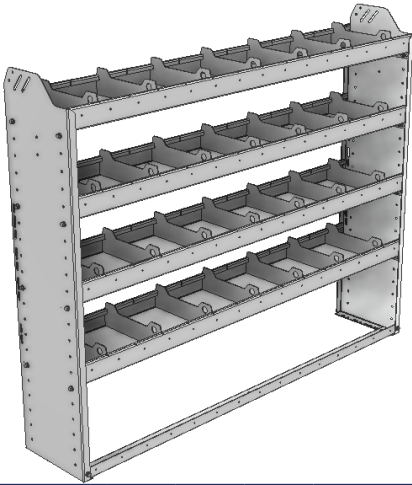

SQUARE BACK SHELVING UNITS