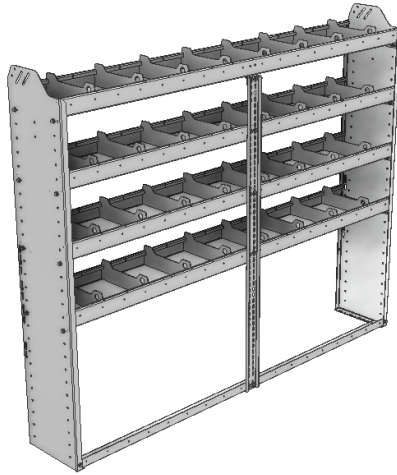

SHELVING UNITS

SQUARE BACK SHELVING UNITS