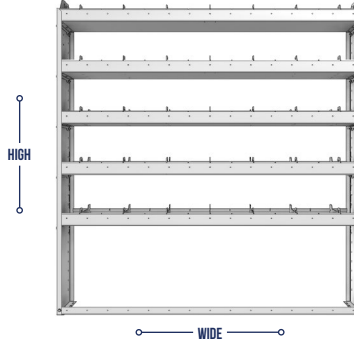

SHELVING UNITS

SQUARE BACK SHELVING UNITS