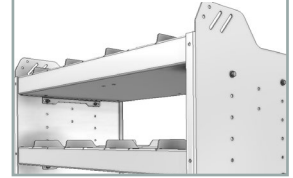

FLEXIBLE. Our shelving modules are designed to accommodate our unique backpanelling option.