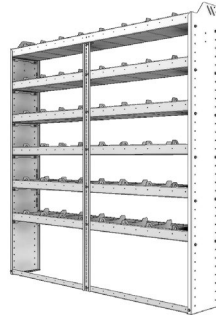

SQUARE BACK SHELVING UNITS