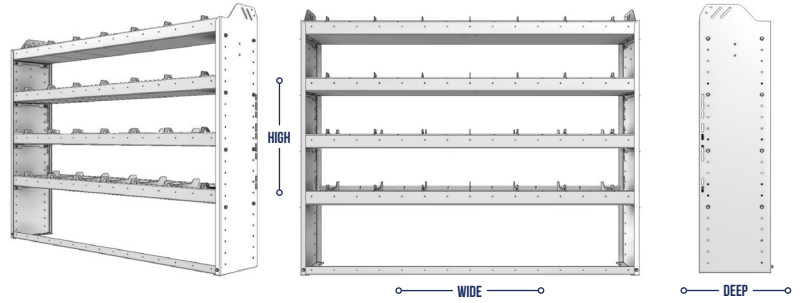

SQUARE BACK SHELVING UNITS