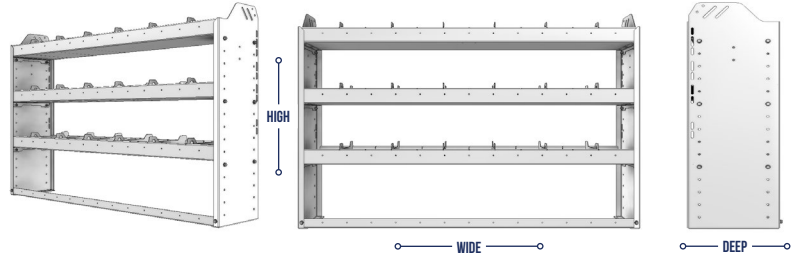

SHELVING UNITS

SQUARE BACK SHELVING UNITS