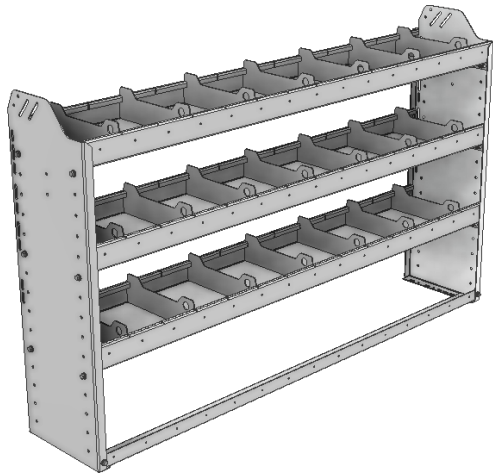

PART NUMBER	DEEP (IN.)	WIDE (IN.)	HIGH (IN.)	STD SHELVES	STD DIVIDERS	WEIGHT (LBS.)	OPTIONS				
							1 DOOR	BACK PANEL	1 STD SHELF	6 STD DIVIDERS	1 STD SHELF LINER
20-5172-5	11.5	56	72	5	30	86	DO-156	SQS-572	SSH-51	DV-601	SSL-51
20-5172-6	11.5	56	72	6	36	97	DO-156	SQS-572	SSH-51	DV-601	SSL-51
20-5372-5	13.5	56	72	5	30	96	DO-156	SQS-572	SSH-53	DV-603	SSL-53
20-5372-6	13.5	56	72	6	36	109	DO-156	SQS-572	SSH-53	DV-603	SSL-53
20-5572-5	15.5	56	72	5	30	106	DO-156	SQS-572	SSH-55	DV-605	SSL-55
20-5572-6	15.5	56	72	6	36	120	DO-156	SQS-572	SSH-55	DV-605	SSL-55
20-5872-5	18.5	56	72	5	30	121	DO-156	SQS-572	SSH-58	DV-608	SSL-58
20-5872-6	18.5	56	72	6	36	137	DO-156	SQS-572	SSH-58	DV-608	SSL-58