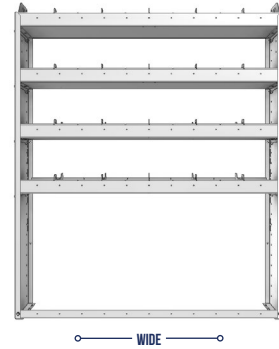

SHELVING UNITS

SQUARE BACK SHELVING UNITS