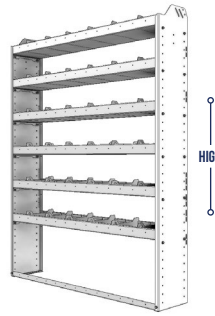

SHELVING UNITS

SQUARE BACK SHELVING UNITS