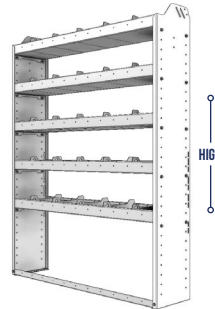

PART NUMBER	DEEP (IN.)	WIDE (IN.)	HIGH (IN.)	STD SHELVES	STD DIVIDERS	WEIGHT (LBS.)	OPTIONS				
							1 DOOR	BACK PANEL	1 STD SHELF	6 STD DIVIDERS	1 STD SHELF LINER
20-4158-3	11.5	48	58	3	15	54	DO-148	SQS-458	SSH-41	DV-601	SSL-41
20-4158-4	11.5	48	58	4	20	65	DO-148	SQS-458	SSH-41	DV-601	SSL-41
20-4358-3	13.5	48	58	3	15	60	DO-148	SQS-458	SSH-43	DV-603	SSL-43
20-4358-4	13.5	48	58	4	20	72	DO-148	SQS-458	SSH-43	DV-603	SSL-43
20-4558-3	15.5	48	58	3	15	66	DO-148	SQS-458	SSH-45	DV-605	SSL-45
20-4558-4	15.5	48	58	4	20	79	DO-148	SQS-458	SSH-45	DV-605	SSL-45
20-4858-3	18.5	48	58	3	15	75	DO-148	SQS-458	SSH-48	DV-608	SSL-48
20-4858-4	18.5	48	58	4	20	90	DO-148	SQS-458	SSH-48	DV-608	SSL-48