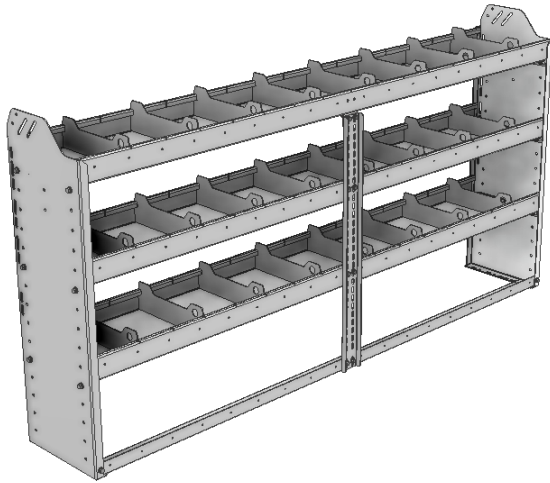

SQUARE BACK SHELVING UNITS