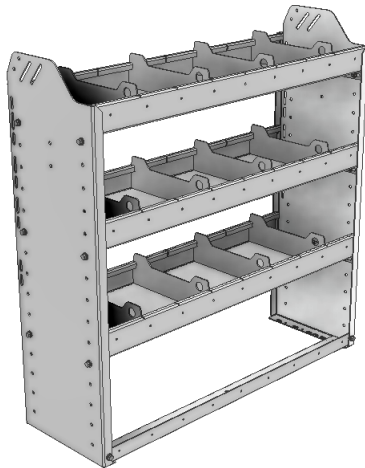

SHELVING UNITS

SQUARE BACK SHELVING UNITS

Our square back shelving modules are fabricated with 5052-H32 .100" thick aluminium. They are lightweight, strong and sturdy thanks to special aluminum alloys and advanced precision forging methods. Carefully designed with smart and functional features that are based upon 50 years of design, fabrication and installation experience. Our wide array of module dimensions makes it easy to satisfy your individual storage requirements.

SILENT. Our shelf dividers offer a sturdy & adjustable. Fabricated with our unique Rattle Free design.

ADJUSTABLE. Our Side Panels are designed so you can adjust your shelves in 2" increments.

TOUGH. For added strength, our 72", 84" and 92" wide modules come with an adjustable mid support beam.

FLEXIBLE. Our shelving modules are designed to accommodate our unique backpanelling option.

SMART. Our 1.5" lower lip design gives you extra room to use a powerdrill, and is designed to bolt down on the top of the floor's strengthening ribs.

HIGH

WIDE

DEEP

OPTIONS

PART NUMBER	DEEP (IN.)	WIDE (IN.)	HIGH (IN.)	STD SHELVES	STD DIVIDERS	WEIGHT (LBS.)	1 DOOR	BACK PANEL	1 STD SHELF	6 STD DIVIDERS	1 STD SHELF LINER
20-3136-2	11.5	36	36	2	8	35	DO-136	SQS-336	SSH-31	DV-601	SSL-31
20-3136-3	11.5	36	36	3	12	41	DO-136	SQS-336	SSH-31	DV-601	SSL-31
20-3336-2	13.5	36	36	2	8	38	DO-136	SQS-336	SSH-33	DV-603	SSL-33
20-3336-3	13.5	36	36	3	12	46	DO-136	SQS-336	SSH-33	DV-603	SSL-33
20-3536-2	15.5	36	36	2	8	41	DO-136	SQS-336	SSH-35	DV-605	SSL-35
20-3536-3	15.5	36	36	3	12	50	DO-136	SQS-336	SSH-35	DV-605	SSL-35
20-3836-2	18.5	36	36	2	8	46	DO-136	SQS-336	SSH-38	DV-608	SSL-38
20-3836-3	18.5	36	36	3	12	56	DO-136	SQS-336	SSH-38	DV-608	SSL-38