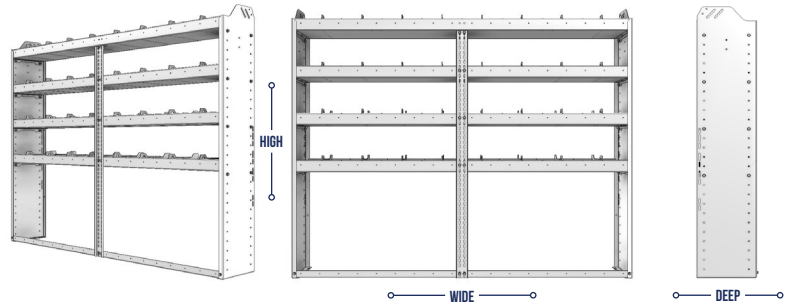

SHELVING UNITS

SQUARE BACK SHELVING UNITS