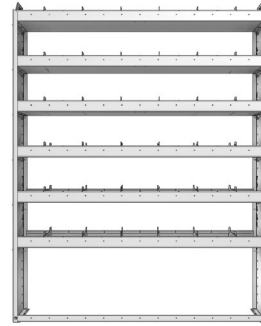

SHELVING UNITS

SQUARE BACK SHELVING UNITS