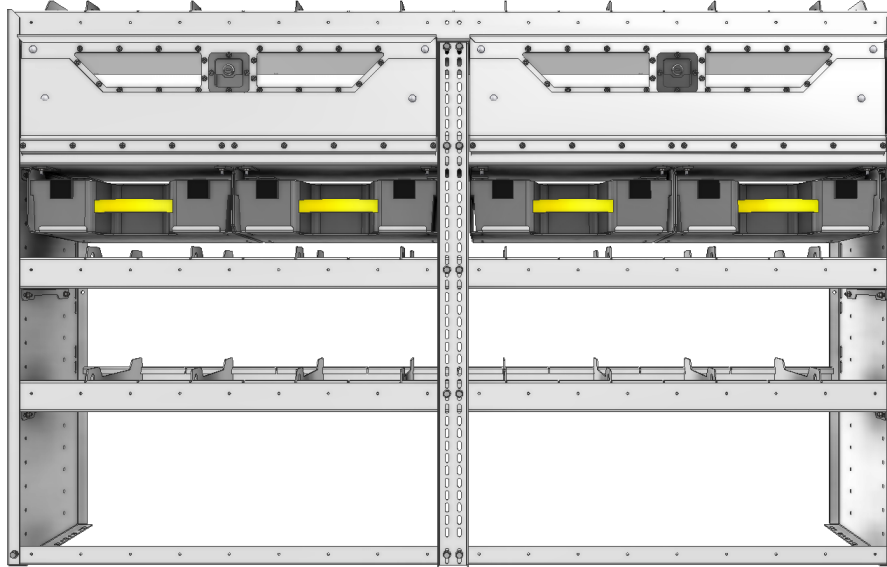

## SQUARE BACK SHELVING UNITS

Our square back shelving modules are fabricated with 5052-H32 .100" thick aluminium. They are lightweight, strong and sturdy thanks to special aluminum alloys and advanced precision forging methods. Carefully designed with smart and functional features that are based upon 50 years of design, fabrication and installation experience. Our wide array of module dimensions makes it easy to satisfy your individual storage requirements.

**SILENT.** Our shelf dividers offer a sturdy & adjustable. Fabricated with our unique Rattle Free design.

**ADJUSTABLE.** Our Side Panels are designed so you can adjust your shelves in 2" increments.

Shown with optional equipment available in the accessories section.