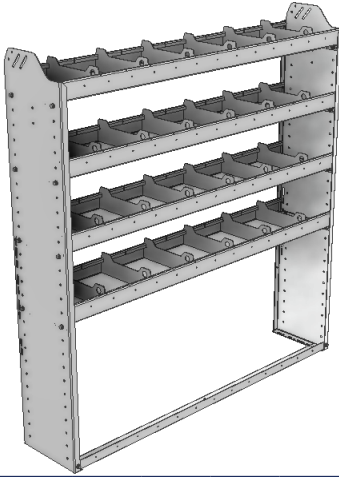

SHELVING UNITS

SQUARE BACK SHELVING UNITS

PART NUMBER	DEEP (IN.)	WIDE (IN.)	HIGH (IN.)	STD SHELVES	STD DIVIDERS	WEIGHT (LBS.)	OPTIONS				
							1 DOOR	BACK PANEL	1 STD SHELF	6 STD DIVIDERS	1 STD SHELF LINER
20-5158-3	11.5	56	58	3	18	60	DO-156	SQS-558	SSH-51	DV-601	SSL-51
20-5158-4	11.5	56	58	4	24	72	DO-156	SQS-558	SSH-51	DV-601	SSL-51
20-5358-3	13.5	56	58	3	18	66	DO-156	SQS-558	SSH-53	DV-603	SSL-53
20-5358-4	13.5	56	58	4	24	80	DO-156	SQS-558	SSH-53	DV-603	SSL-53
20-5558-3	15.5	56	58	3	18	73	DO-156	SQS-558	SSH-55	DV-605	SSL-55
20-5558-4	15.5	56	58	4	24	88	DO-156	SQS-558	SSH-55	DV-605	SSL-55
20-5858-3	18.5	56	58	3	18	82	DO-156	SQS-558	SSH-58	DV-608	SSL-58
20-5858-4	18.5	56	58	4	24	100	DO-156	SQS-558	SSH-58	DV-608	SSL-58

PART NUMBER	DEEP (IN.)	WIDE (IN.)	HIGH (IN.)	STD SHELVES	STD DIVIDERS	WEIGHT (LBS.)	OPTIONS				
							1 DOOR	BACK PANEL	1 STD SHELF	6 STD DIVIDERS	1 STD SHELF LINER
20-5163-4	11.5	56	63	4	24	73	DO-156	SQS-563	SSH-51	DV-601	SSL-51
20-5163-5	11.5	56	63	5	30	84	DO-156	SQS-563	SSH-51	DV-601	SSL-51
20-5363-4	13.5	56	63	4	24	81	DO-156	SQS-563	SSH-53	DV-603	SSL-53
20-5363-5	13.5	56	63	5	30	93	DO-156	SQS-563	SSH-53	DV-603	SSL-53
20-5563-4	15.5	56	63	4	24	89	DO-156	SQS-563	SSH-55	DV-605	SSL-55
20-5563-5	15.5	56	63	5	30	103	DO-156	SQS-563	SSH-55	DV-605	SSL-55
20-5863-4	18.5	56	63	4	24	102	DO-156	SQS-563	SSH-58	DV-608	SSL-58
20-5863-5	18.5	56	63	5	30	117	DO-156	SQS-563	SSH-58	DV-608	SSL-58