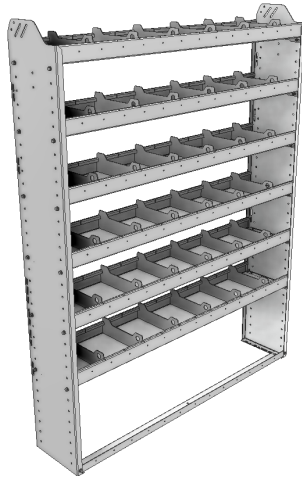

SHELVING UNITS

SQUARE BACK SHELVING UNITS