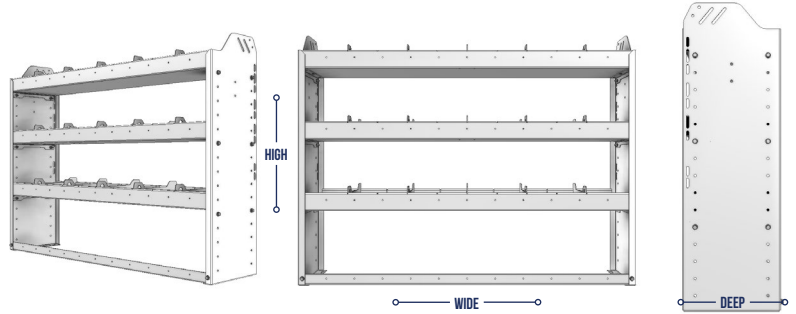

SQUARE BACK SHELVING UNITS