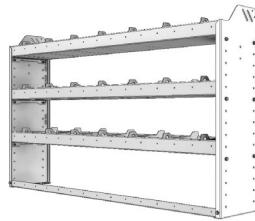

PART NUMBER	DEEP (IN.)	WIDE (IN.)	HIGH (IN.)	STD SHELVES	STD DIVIDERS	WEIGHT (LBS.)	OPTIONS				
							1 DOOR	BACK PANEL	1 STD SHELF	6 STD DIVIDERS	1 STD SHELF LINER
20-5172-5	11.5	56	72	5	30	86	DO-156	SQS-572	SSH-51	DV-601	SSL-51
20-5172-6	11.5	56	72	6	36	97	DO-156	SQS-572	SSH-51	DV-601	SSL-51
20-5372-5	13.5	56	72	5	30	96	DO-156	SQS-572	SSH-53	DV-603	SSL-53
20-5372-6	13.5	56	72	6	36	109	DO-156	SQS-572	SSH-53	DV-603	SSL-53
20-5572-5	15.5	56	72	5	30	106	DO-156	SQS-572	SSH-55	DV-605	SSL-55
20-5572-6	15.5	56	72	6	36	120	DO-156	SQS-572	SSH-55	DV-605	SSL-55
20-5872-5	18.5	56	72	5	30	121	DO-156	SQS-572	SSH-58	DV-608	SSL-58
20-5872-6	18.5	56	72	6	36	137	DO-156	SQS-572	SSH-58	DV-608	SSL-58