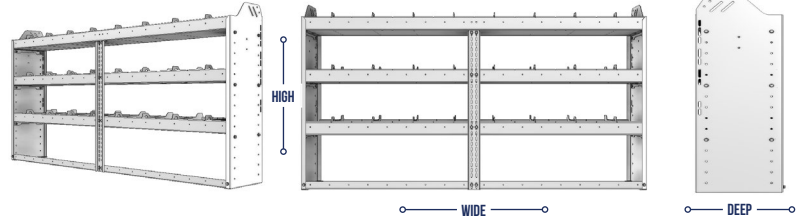

SQUARE BACK SHELVING UNITS