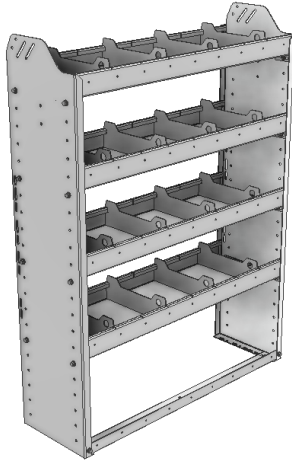

PART NUMBER	DEEP (IN.)	WIDE (IN.)	HIGH (IN.)	STD SHELVES	STD DIVIDERS	WEIGHT (LBS.)	OPTIONS				
							1 DOOR	BACK PANEL	1 STD SHELF	6 STD DIVIDERS	1 STD SHELF LINER
20-3148-3	11.5	36	48	3	12	44	DO-136	SQS-348	SSH-31	DV-601	SSL-31
20-3148-4	11.5	36	48	4	16	53	DO-136	SQS-348	SSH-31	DV-601	SSL-31
20-3348-3	13.5	36	48	3	12	49	DO-136	SQS-348	SSH-33	DV-603	SSL-33
20-3348-4	13.5	36	48	4	16	58	DO-136	SQS-348	SSH-33	DV-603	SSL-33
20-3548-3	15.5	36	48	3	12	54	DO-136	SQS-348	SSH-35	DV-605	SSL-35
20-3548-4	15.5	36	48	4	16	64	DO-136	SQS-348	SSH-35	DV-605	SSL-35
20-3848-3	18.5	36	48	3	12	61	DO-136	SQS-348	SSH-38	DV-608	SSL-38
20-3848-4	18.5	36	48	4	16	72	DO-136	SQS-348	SSH-38	DV-608	SSL-38