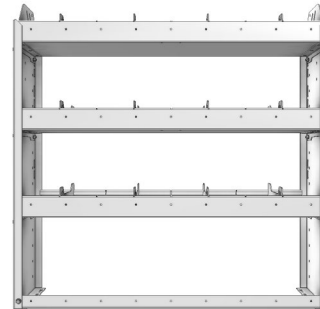

## SQUARE BACK SHELVING UNITS

Our square back shelving modules are fabricated with 5052-H32 .100" thick aluminium. They are lightweight, strong and sturdy thanks to special aluminum alloys and advanced precision forging methods. Carefully designed with smart and functional features that are based upon 50 years of design, fabrication and installation experience. Our wide array of module dimensions makes it easy to satisfy your individual storage requirements.

**SILENT.** Our shelf dividers offer a sturdy & adjustable. Fabricated with our unique Rattle Free design.

**ADJUSTABLE.** Our Side Panels are designed so you can adjust your shelves in 2" increments.

Shown with optional equipment available in the accessories section.

**TOUGH.** For added strength, our 72", 84" and 92" wide modules come with an adjustable mid support beam.

**FLEXIBLE.** Our shelving modules are designed to accommodate our unique backpanelling option.

**SMART.** Our 1.5" lower lip design gives you extra room to use a powerdrill, and is designed to bolt down on the top of the floor's strengthening ribs.

HIGH

WIDE

DEEP