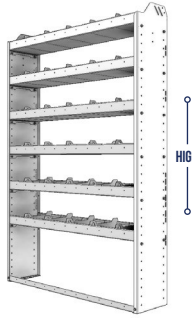

SQUARE BACK SHELVING UNITS