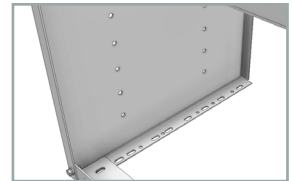

SMART. Our 1.5" lower lip design gives you extra room to use a powerdrill, and is designed to bolt down on the top of the floor's strengthening ribs.