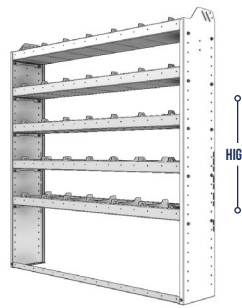

SHELVING UNITS

SQUARE BACK SHELVING UNITS