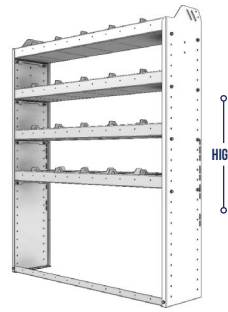

SHELVING UNITS

SQUARE BACK SHELVING UNITS