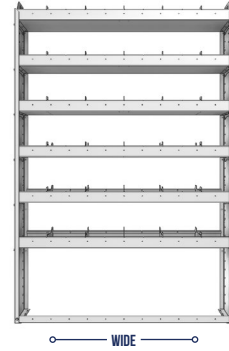

SQUARE BACK SHELVING UNITS