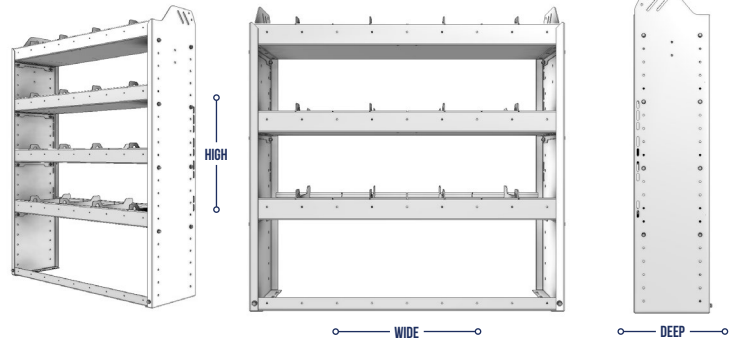

PART NUMBER	DEEP (IN.)	WIDE (IN.)	HIGH (IN.)	STD SHELVES	STD DIVIDERS	WEIGHT (LBS.)	OPTIONS				
							1 DOOR	BACK PANEL	1 STD SHELF	6 STD DIVIDERS	1 STD SHELF LINER
20-3148-3	11.5	36	48	3	12	44	DO-136	SQS-348	SSH-31	DV-601	SSL-31
20-3148-4	11.5	36	48	4	16	53	DO-136	SQS-348	SSH-31	DV-601	SSL-31
20-3348-3	13.5	36	48	3	12	49	DO-136	SQS-348	SSH-33	DV-603	SSL-33
20-3348-4	13.5	36	48	4	16	58	DO-136	SQS-348	SSH-33	DV-603	SSL-33
20-3548-3	15.5	36	48	3	12	54	DO-136	SQS-348	SSH-35	DV-605	SSL-35
20-3548-4	15.5	36	48	4	16	64	DO-136	SQS-348	SSH-35	DV-605	SSL-35
20-3848-3	18.5	36	48	3	12	61	DO-136	SQS-348	SSH-38	DV-608	SSL-38
20-3848-4	18.5	36	48	4	16	72	DO-136	SQS-348	SSH-38	DV-608	SSL-38