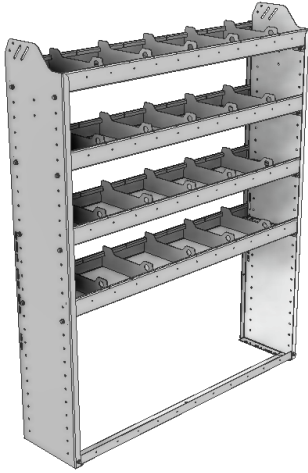

SHELVING UNITS

SQUARE BACK SHELVING UNITS