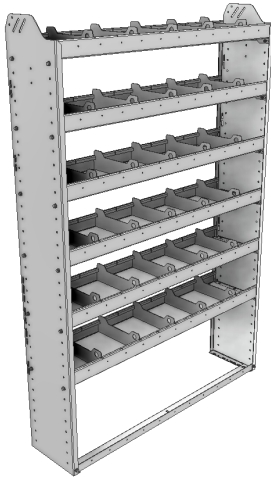

SQUARE BACK SHELVING UNITS