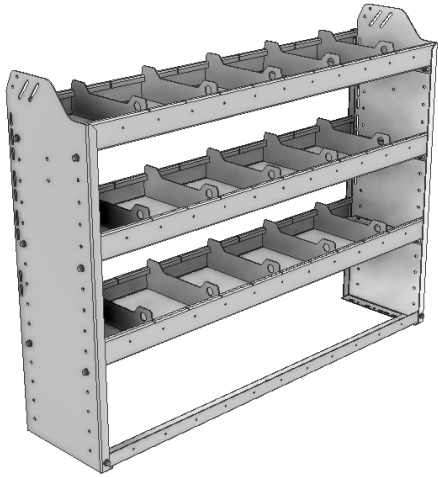

SQUARE BACK SHELVING UNITS