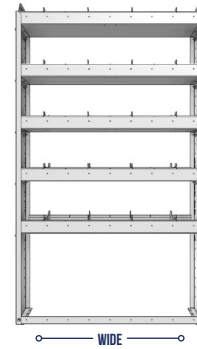

SHELVING UNITS

SQUARE BACK SHELVING UNITS