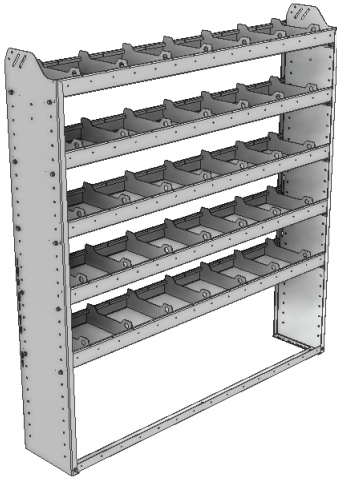

SHELVING UNITS

SQUARE BACK SHELVING UNITS