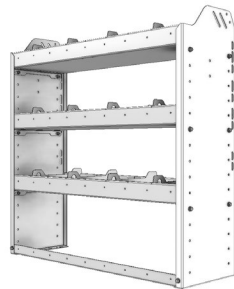

SHELVING UNITS

SQUARE BACK SHELVING UNITS

Our square back shelving modules are fabricated with 5052-H32 .100" thick aluminium. They are lightweight, strong and sturdy thanks to special aluminum alloys and advanced precision forging methods. Carefully designed with smart and functional features that are based upon 50 years of design, fabrication and installation experience. Our wide array of module dimensions makes it easy to satisfy your individual storage requirements.

SILENT. Our shelf dividers offer a sturdy & adjustable. Fabricated with our unique Rattle Free design.

ADJUSTABLE. Our Side Panels are designed so you can adjust your shelves in 2" increments.

TOUGH. For added strength, our 72", 84" and 92" wide modules come with an adjustable mid support beam.

FLEXIBLE. Our shelving modules are designed to accommodate our unique backpanelling option.

SMART. Our 1.5" lower lip design gives you extra room to use a powerdrill, and is designed to bolt down on the top of the floor's strengthening ribs.

HIGH

WIDE

DEEP

OPTIONS

PART NUMBER	DEEP (IN.)	WIDE (IN.)	HIGH (IN.)	STD SHELVES	STD DIVIDERS	WEIGHT (LBS.)	1 DOOR	BACK PANEL	1 STD SHELF	6 STD DIVIDERS	1 STD SHELF LINER
20-3136-2	11.5	36	36	2	8	35	DO-136	SQS-336	SSH-31	DV-601	SSL-31
20-3136-3	11.5	36	36	3	12	41	DO-136	SQS-336	SSH-31	DV-601	SSL-31
20-3336-2	13.5	36	36	2	8	38	DO-136	SQS-336	SSH-33	DV-603	SSL-33
20-3336-3	13.5	36	36	3	12	46	DO-136	SQS-336	SSH-33	DV-603	SSL-33
20-3536-2	15.5	36	36	2	8	41	DO-136	SQS-336	SSH-35	DV-605	SSL-35
20-3536-3	15.5	36	36	3	12	50	DO-136	SQS-336	SSH-35	DV-605	SSL-35
20-3836-2	18.5	36	36	2	8	46	DO-136	SQS-336	SSH-38	DV-608	SSL-38
20-3836-3	18.5	36	36	3	12	56	DO-136	SQS-336	SSH-38	DV-608	SSL-38