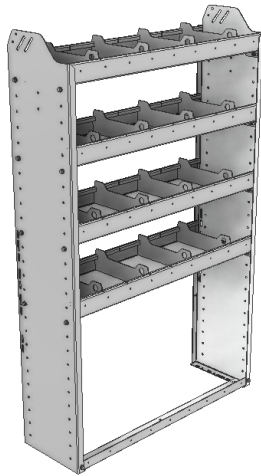

PART NUMBER	DEEP (IN.)	WIDE (IN.)	HIGH (IN.)	STD SHELVES	STD DIVIDERS	WEIGHT (LBS.)	OPTIONS				
							1 DOOR	BACK PANEL	1 STD SHELF	6 STD DIVIDERS	1 STD SHELF LINER
20-3158-3	11.5	36	58	3	12	47	DO-136	SQS-358	SSH-31	DV-601	SSL-31
20-3158-4	11.5	36	58	4	16	55	DO-136	SQS-358	SSH-31	DV-601	SSL-31
20-3358-3	13.5	36	58	3	12	52	DO-136	SQS-358	SSH-33	DV-603	SSL-33
20-3358-4	13.5	36	58	4	16	61	DO-136	SQS-358	SSH-33	DV-603	SSL-33
20-3558-3	15.5	36	58	3	12	57	DO-136	SQS-358	SSH-35	DV-605	SSL-35
20-3558-4	15.5	36	58	4	16	67	DO-136	SQS-358	SSH-35	DV-605	SSL-35
20-3858-3	18.5	36	58	3	12	65	DO-136	SQS-358	SSH-38	DV-608	SSL-38
20-3858-4	18.5	36	58	4	16	76	DO-136	SQS-358	SSH-38	DV-608	SSL-38