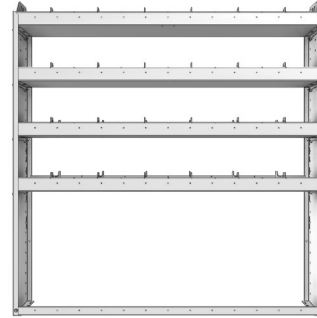

SHELVING UNITS

SQUARE BACK SHELVING UNITS

PART NUMBER	DEEP (IN.)	WIDE (IN.)	HIGH (IN.)	STD SHELVES	STD DIVIDERS	WEIGHT (LBS.)	OPTIONS				
							1 DOOR	BACK PANEL	1 STD SHELF	6 STD DIVIDERS	1 STD SHELF LINER
20-5158-3	11.5	56	58	3	18	60	DO-156	SQS-558	SSH-51	DV-601	SSL-51
20-5158-4	11.5	56	58	4	24	72	DO-156	SQS-558	SSH-51	DV-601	SSL-51
20-5358-3	13.5	56	58	3	18	66	DO-156	SQS-558	SSH-53	DV-603	SSL-53
20-5358-4	13.5	56	58	4	24	80	DO-156	SQS-558	SSH-53	DV-603	SSL-53
20-5558-3	15.5	56	58	3	18	73	DO-156	SQS-558	SSH-55	DV-605	SSL-55
20-5558-4	15.5	56	58	4	24	88	DO-156	SQS-558	SSH-55	DV-605	SSL-55
20-5858-3	18.5	56	58	3	18	82	DO-156	SQS-558	SSH-58	DV-608	SSL-58
20-5858-4	18.5	56	58	4	24	100	DO-156	SQS-558	SSH-58	DV-608	SSL-58

PART NUMBER	DEEP (IN.)	WIDE (IN.)	HIGH (IN.)	STD SHELVES	STD DIVIDERS	WEIGHT (LBS.)	OPTIONS				
							1 DOOR	BACK PANEL	1 STD SHELF	6 STD DIVIDERS	1 STD SHELF LINER
20-5163-4	11.5	56	63	4	24	73	DO-156	SQS-563	SSH-51	DV-601	SSL-51
20-5163-5	11.5	56	63	5	30	84	DO-156	SQS-563	SSH-51	DV-601	SSL-51
20-5363-4	13.5	56	63	4	24	81	DO-156	SQS-563	SSH-53	DV-603	SSL-53
20-5363-5	13.5	56	63	5	30	93	DO-156	SQS-563	SSH-53	DV-603	SSL-53
20-5563-4	15.5	56	63	4	24	89	DO-156	SQS-563	SSH-55	DV-605	SSL-55
20-5563-5	15.5	56	63	5	30	103	DO-156	SQS-563	SSH-55	DV-605	SSL-55
20-5863-4	18.5	56	63	4	24	102	DO-156	SQS-563	SSH-58	DV-608	SSL-58
20-5863-5	18.5	56	63	5	30	117	DO-156	SQS-563	SSH-58	DV-608	SSL-58