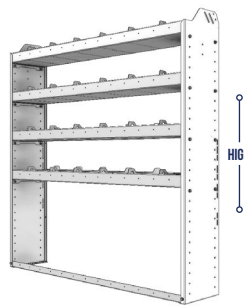

SHELVING UNITS

SQUARE BACK SHELVING UNITS

PART NUMBER	DEEP (IN.)	WIDE (IN.)	HIGH (IN.)	STD SHELVES	STD DIVIDERS	WEIGHT (LBS.)	OPTIONS				
							1 DOOR	BACK PANEL	1 STD SHELF	6 STD DIVIDERS	1 STD SHELF LINER
20-5158-3	11.5	56	58	3	18	60	DO-156	SQS-558	SSH-51	DV-601	SSL-51
20-5158-4	11.5	56	58	4	24	72	DO-156	SQS-558	SSH-51	DV-601	SSL-51
20-5358-3	13.5	56	58	3	18	66	DO-156	SQS-558	SSH-53	DV-603	SSL-53
20-5358-4	13.5	56	58	4	24	80	DO-156	SQS-558	SSH-53	DV-603	SSL-53
20-5558-3	15.5	56	58	3	18	73	DO-156	SQS-558	SSH-55	DV-605	SSL-55
20-5558-4	15.5	56	58	4	24	88	DO-156	SQS-558	SSH-55	DV-605	SSL-55
20-5858-3	18.5	56	58	3	18	82	DO-156	SQS-558	SSH-58	DV-608	SSL-58
20-5858-4	18.5	56	58	4	24	100	DO-156	SQS-558	SSH-58	DV-608	SSL-58

PART NUMBER	DEEP (IN.)	WIDE (IN.)	HIGH (IN.)	STD SHELVES	STD DIVIDERS	WEIGHT (LBS.)	OPTIONS				
							1 DOOR	BACK PANEL	1 STD SHELF	6 STD DIVIDERS	1 STD SHELF LINER
20-5163-4	11.5	56	63	4	24	73	DO-156	SQS-563	SSH-51	DV-601	SSL-51
20-5163-5	11.5	56	63	5	30	84	DO-156	SQS-563	SSH-51	DV-601	SSL-51
20-5363-4	13.5	56	63	4	24	81	DO-156	SQS-563	SSH-53	DV-603	SSL-53
20-5363-5	13.5	56	63	5	30	93	DO-156	SQS-563	SSH-53	DV-603	SSL-53
20-5563-4	15.5	56	63	4	24	89	DO-156	SQS-563	SSH-55	DV-605	SSL-55
20-5563-5	15.5	56	63	5	30	103	DO-156	SQS-563	SSH-55	DV-605	SSL-55
20-5863-4	18.5	56	63	4	24	102	DO-156	SQS-563	SSH-58	DV-608	SSL-58
20-5863-5	18.5	56	63	5	30	117	DO-156	SQS-563	SSH-58	DV-608	SSL-58